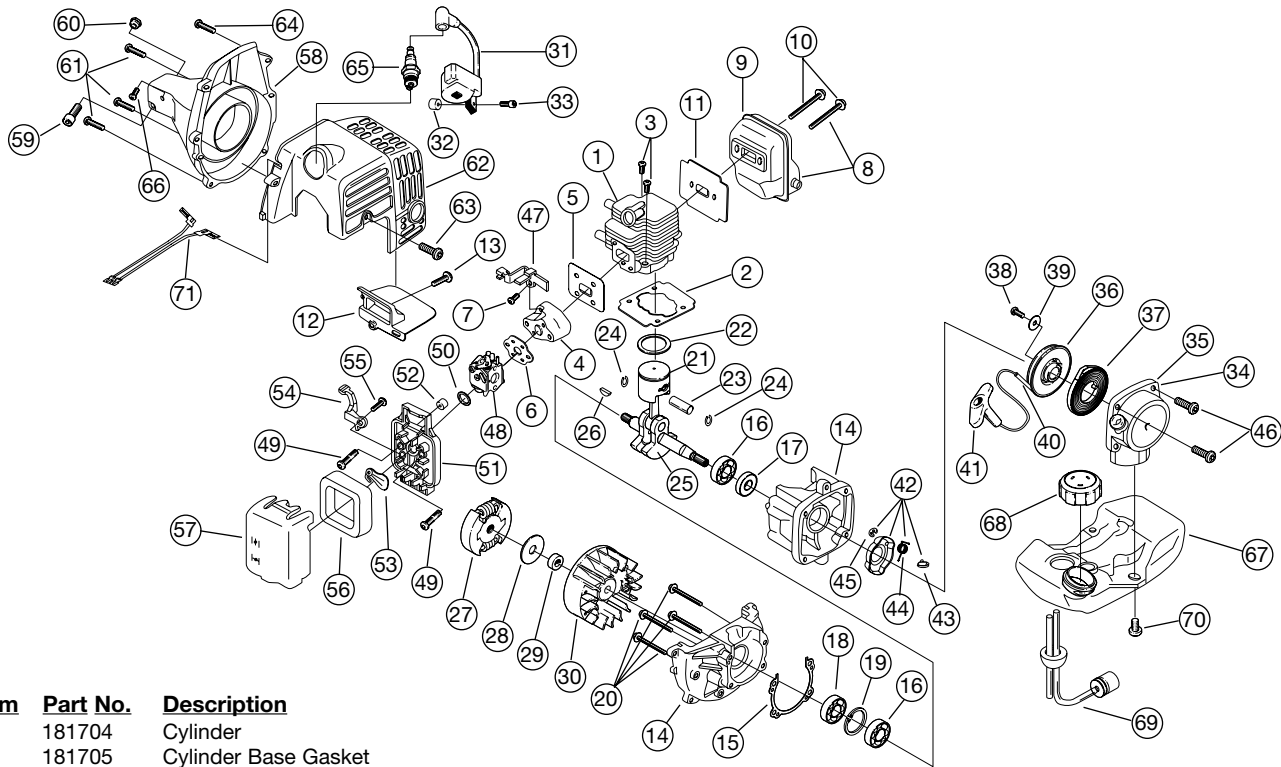

# ENGINE PARTS - TROY-BILT MODEL TB3000

Item	Part No.	Description
1	181704	Cylinder
2	181705	Cylinder Base Gasket
3	181706	Bolt
4	181707	Insulator
5	181708	Insulator Gasket
6	181709	Carburetor Gasket
7	181710	Screw and Washer
8	181711	Muffler Assembly (includes 9 & 10)
9	181712	Muffler
10	181713	Screw
11	181714	Muffler Gasket
12	181715	Muffler Plate
13	181716	Screw
14	181717	Crankcase Service Assembly (includes 15-19 & 25)
15	181718	Crankcase Gasket
16	181719	Bearing
17	181720	Oil Seal
18	181721	Oil Seal
19	181722	Snap Ring
20	181723	Screw
21	181724	Piston
22	181725	Ring
23	181726	Piston Pin
24	181727	Snap Ring
25	181728	Crankshaft
26	181729	Key
27	181730	Clutch
28	181074	Clutch Washer
29	181731	Spacer
30	181732	Flywheel Assembly
31	181733	Module Assembly (includes 32 & 33)
32	181734	Spacer
33	181735	Screw
34	181777	Recoil Assembly (includes 35-41)
35	181737	Recoil Case
36	181738	Recoil Pulley
37	181739	Recoil Spring
38	181740	Screw
39	181741	Washer
40	181742	Rope

# BOOM AND TRIMMER PARTS - TROY-BILT MODEL TB3000

Item	Part No.	Description
1	180866	Grip
2	181688	Throttle Cable Assembly
3	180975	Throttle Trigger
4	610314	Throttle Trigger Spring
5	181689	Throttle Trigger Assembly (includes 4)
6	180252	Switch Assembly
7	181690	Wire Lead Assembly
8	610327	Shoulder Harness Clamp
9	180869	Loop Handle Assembly (includes 10-13)
10	181070	Screw
11	182167	Loop Handle
12	182168	Bottom Clamp
13	181810	Nut
14	182836	Drive Shaft Housing Assembly
15	182837	Drive Shaft
16	182200	Shield Mount Screw Assembly
17	182193	2 piece Gearbox Assembly (includes 18-20)
18	182195	Gearbox Mounting Hardware
19	145569	Anti-Rotation Screw
20	182196	Blade Driver
21	182189	Shield and Blade Assembly (includes 22)
22	682061	Blade Assembly
23	612483	Spool Shaft
24	683301	Outer Spool & Eyelet Assembly (includes 25)
25	612026	Retainer
26	610636	Spring
27	147495	Inner Reel
28	180814	Bump Head Knob Assembly